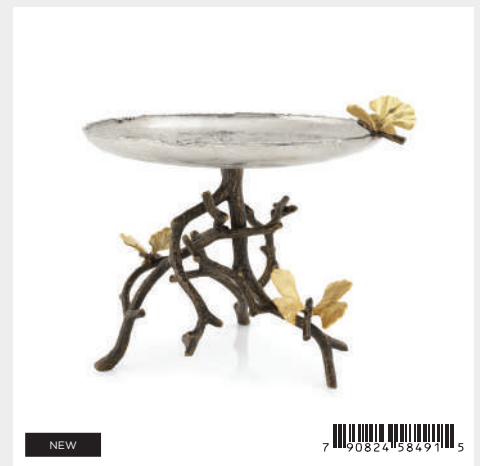

Butterfly Ginkgo Candy Dish

175849 — 8"L x 7"W x 7.25"H; Hand Textured Stainless Steel, Natural & Oxidized Brass