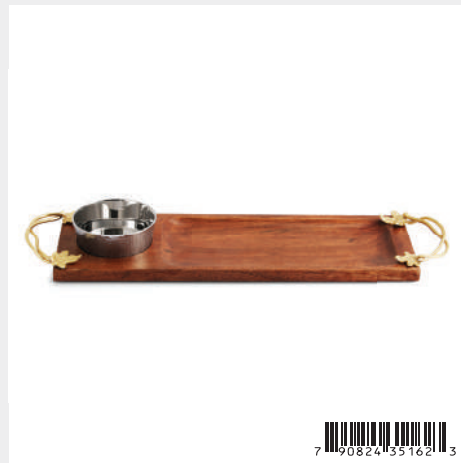

Ivy & Oak Dipping Board

123516 — 19.25”L x 6”W x 1.75”H, Bowl 1.25”H, 4” Dia.; Wood, Hand Textured Stainless Steel, Natural Brass