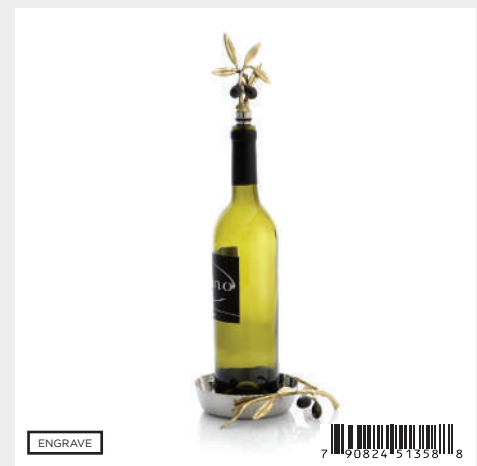

**Olive Branch Drink Coaster Set**

175138 — (Set of 6), Caddy 5”L x 4.25”W x 2.5”H, Coaster 3.75” Dia.; Goldtone, Oxidized, Nickelplate, Fabric

ENGRAVE

**Olive Branch Oval Serving Tray**

175078 — 19”L x 12.75”W x 3”H; Stainless Steel, Natural & Oxidized Brass

**Olive Branch Pitcher**

175076 — 8.25”L x 6.25”W x 8.5”H, 84.5 Oz.; Stainless Steel, Natural & Oxidized Brass

ENGRAVE

**Olive Branch Wine Coaster & Stopper Set**

175135 — Coaster 6.75”L x 6”W x 1.25”H, Stopper 2.5”W x 4.5”H; Natural & Oxidized Brass, Stainless Steel