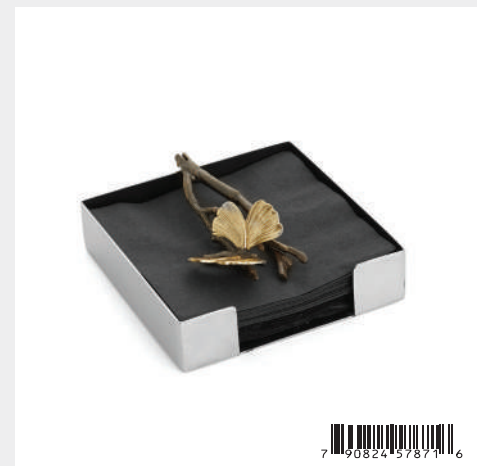

Butterfly Ginkgo Cocktail Napkin Holder

175787 — 5.25”L x 5.25”W x 1.75”H; Stainless Steel, Natural & Oxidized Brass, Powdercoat