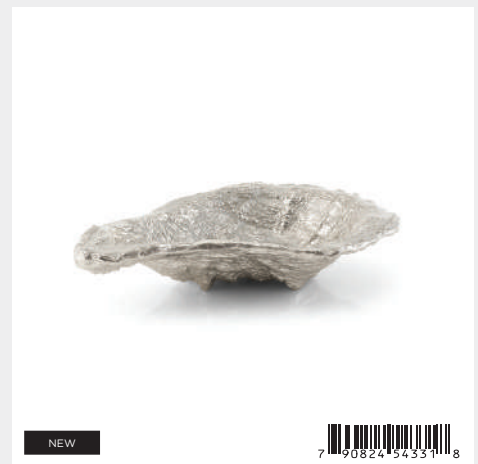

NEW

**Ocean Reef Oyster Nut Dish**

175433 — 8.75"L x 5.5"W x 2"H; Nickelplate, Grey Sand Washed Enamel

**Ocean Reef Large Bowl**

175392 — 8.25"H, 13" Dia.; Hand Textured Stainless Steel, White Enamel

**Ocean Reef Small Bowl**