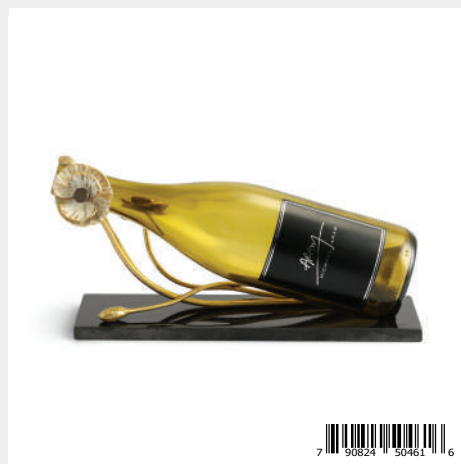

Anemone Wine Rest

175046 — 11"L x 4.5"W x 6"H; Black Marble, Natural & Oxidized Brass, White Enamel