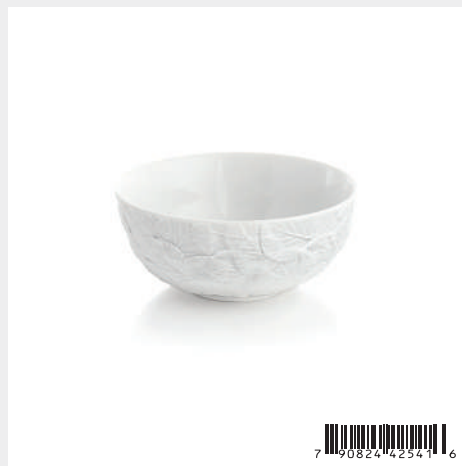

**Forest Leaf Salad Plate**

314251 — 0.75"H, 8.75" Dia.; Porcelain

**Forest Leaf Tidbit Plate**

314256 — 0.75"H, 7" Dia.; Porcelain

**Forest Leaf Rimmed Bowl**  
 314255 — 1.5"H, 9.25" Dia.; Porcelain

**Forest Leaf All Purpose Bowl**  
 314254 — 2.5"H, 5.5" Dia.; Porcelain