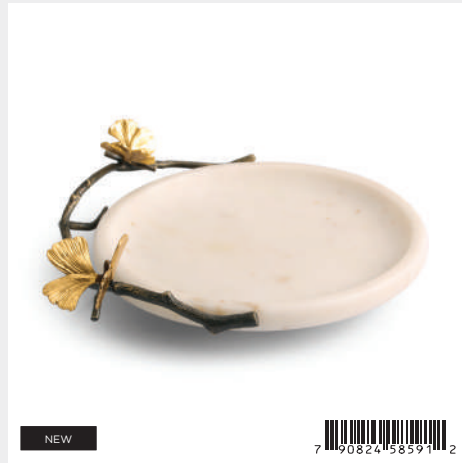

NEW

Butterfly Ginkgo Trinket Tray

175859 — 8.5"L x 7.75"W x 2.5"H, 7" Dia.; Marble, Natural & Oxidized Brass