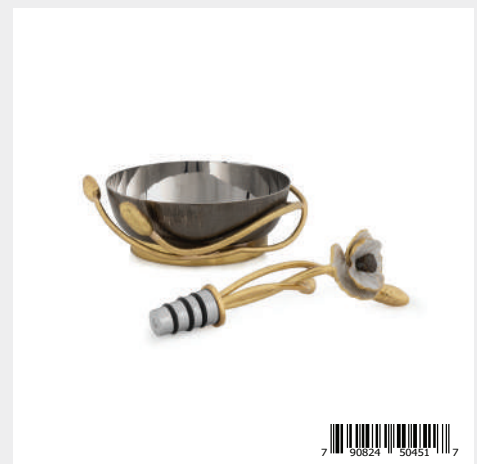

**Anemone Small Footed Platter**

**175025** — 10.25"L x 9"W x 2.25"H, Platter 9" Dia.; Hand Textured Stainless Steel, Black Nickelplate, Natural & Oxidized Brass, White Enamel

**Anemone Large Footed Platter**

**175024** — 17.25"L x 15.25"W x 3.25"H, Platter 15.25" Dia.; Hand Textured Stainless Steel, Black Nickelplate, Natural & Oxidized Brass, White Enamel

**Anemone Wine Rest**

**175046** — 11"L x 4.5"W x 6"H; Black Marble, Natural & Oxidized Brass, White Enamel

**Anemone Wine Coaster & Stopper Set**

**175045** — Coaster 5.75"L x 4.75"W x 2"H, Stopper 6"H; Hand Textured Stainless Steel, Natural & Oxidized Brass, Black Nickelplate, White Enamel