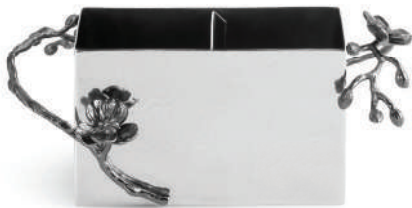

NEW

Black Orchid Cutlery Caddy

110885 — 8.5"L x 5.5"W x 4"H; Stainless Steel, Black Nickelplate, Powdercoat