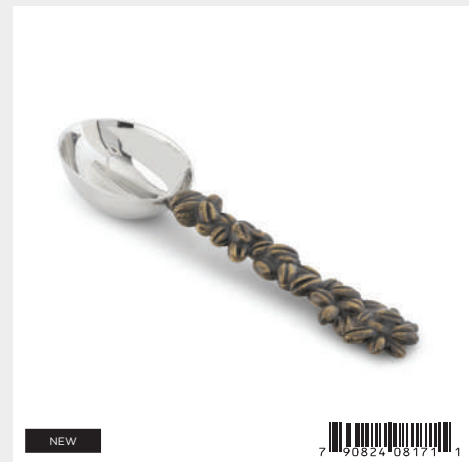

NEW

Coffee Bean Spoon

130817 — 7.25”L; Oxidized Brass, Stainless Steel