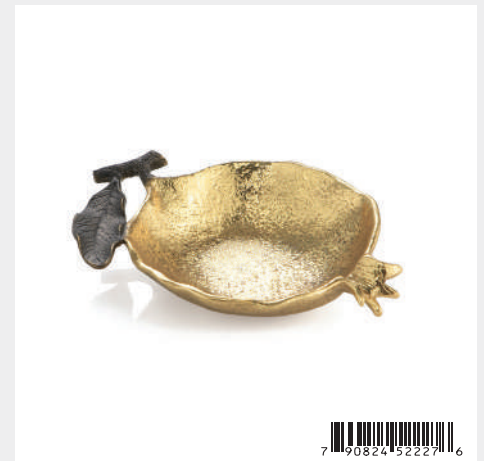

**Pomegranate Vase/Candleholder**

175319 — 11.5”L x 7”W x 6”H; Natural & Oxidized Brass

NEW

**Pomegranate Vase**

175188 — 9”L x 8.5”W x 10.5”H; Stainless Steel, Oxidized Brass, Goldplate 24K

**Pomegranate Catch All**