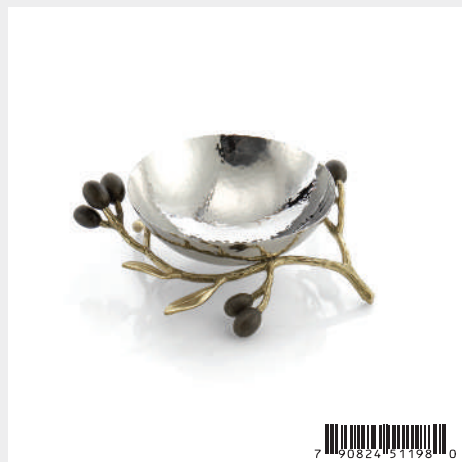

Olive Branch Nut Dish

175119 — 7”L x 6.25”W x 2.5”H, Dish 4.75” Dia.; Natural
& Oxidized Brass, Stainless Steel