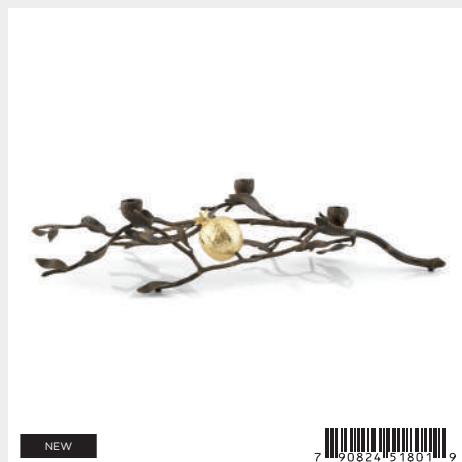

NEW

Pomegranate Candelabra

175180 — 22.25”L x 11.25”W x 5”H; Oxidized Brass, Goldplate 24K