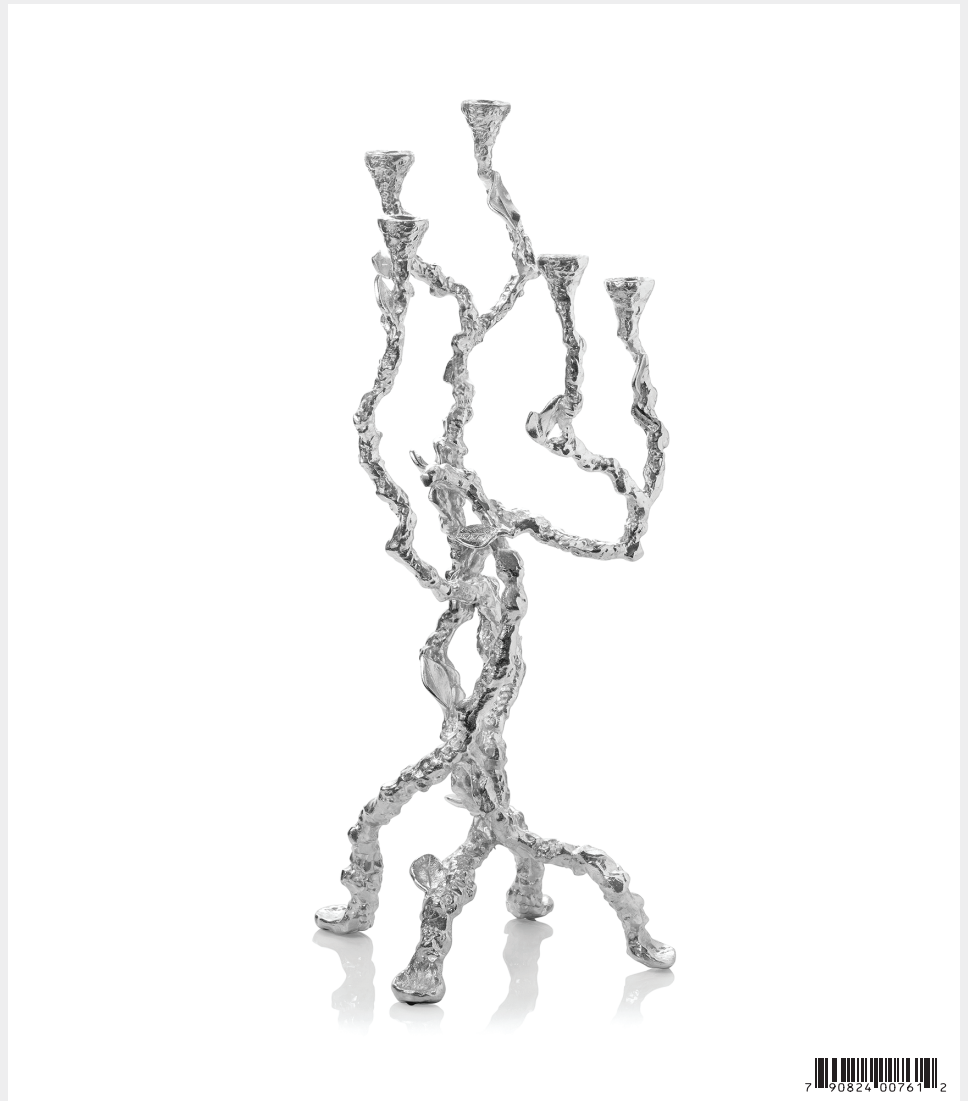

Sleepy Hollow Candelabra

110076 — 15.75"L x 15.75"W x 32"H; Nickelplate Aluminum