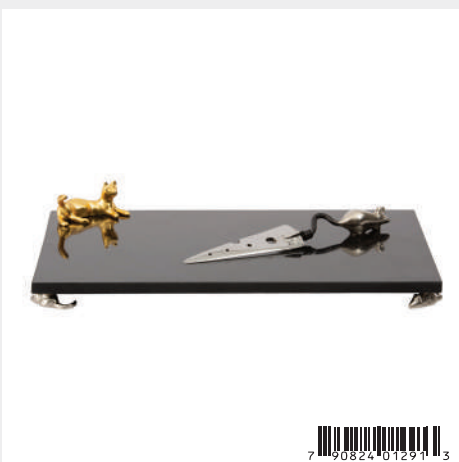

Cat & Mouse Large Cheese Board w/ Knife

130129 — 15”L x 10”W x 2.25”H, Knife: 9.5”L; Granite, Goldplate 24K, Nickelplate, Stainless Steel, Natural Brass