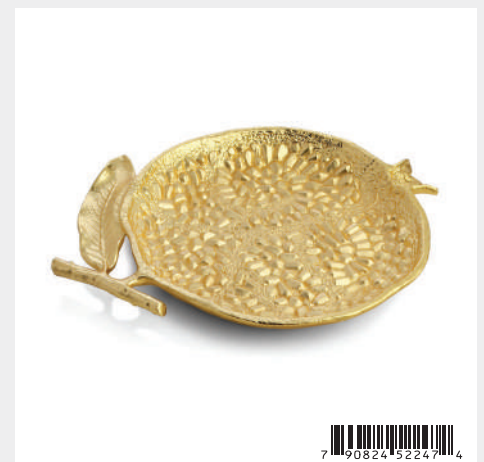

Pomegranate Plate

175224 — 11.75”L x 9.25”W x 1”H; Goldtone