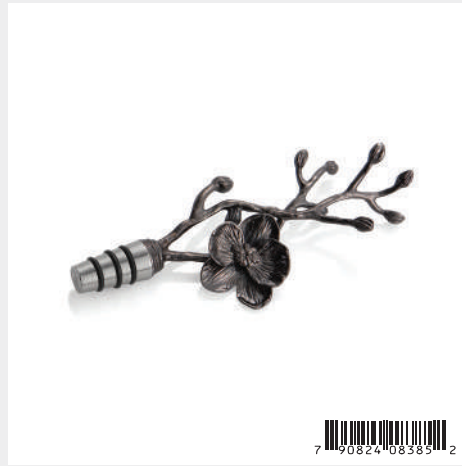

Black Orchid Wine Stopper

110838 — 3"W x 7"H; Black Nickelplate, Stainless Steel