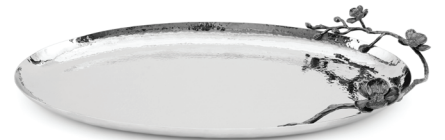

NEW ENGRAVE

Black Orchid Large Oval Platter

110880 — 20.5"L x 10.5"W x 3"H; Stainless Steel, Black Nickelplate