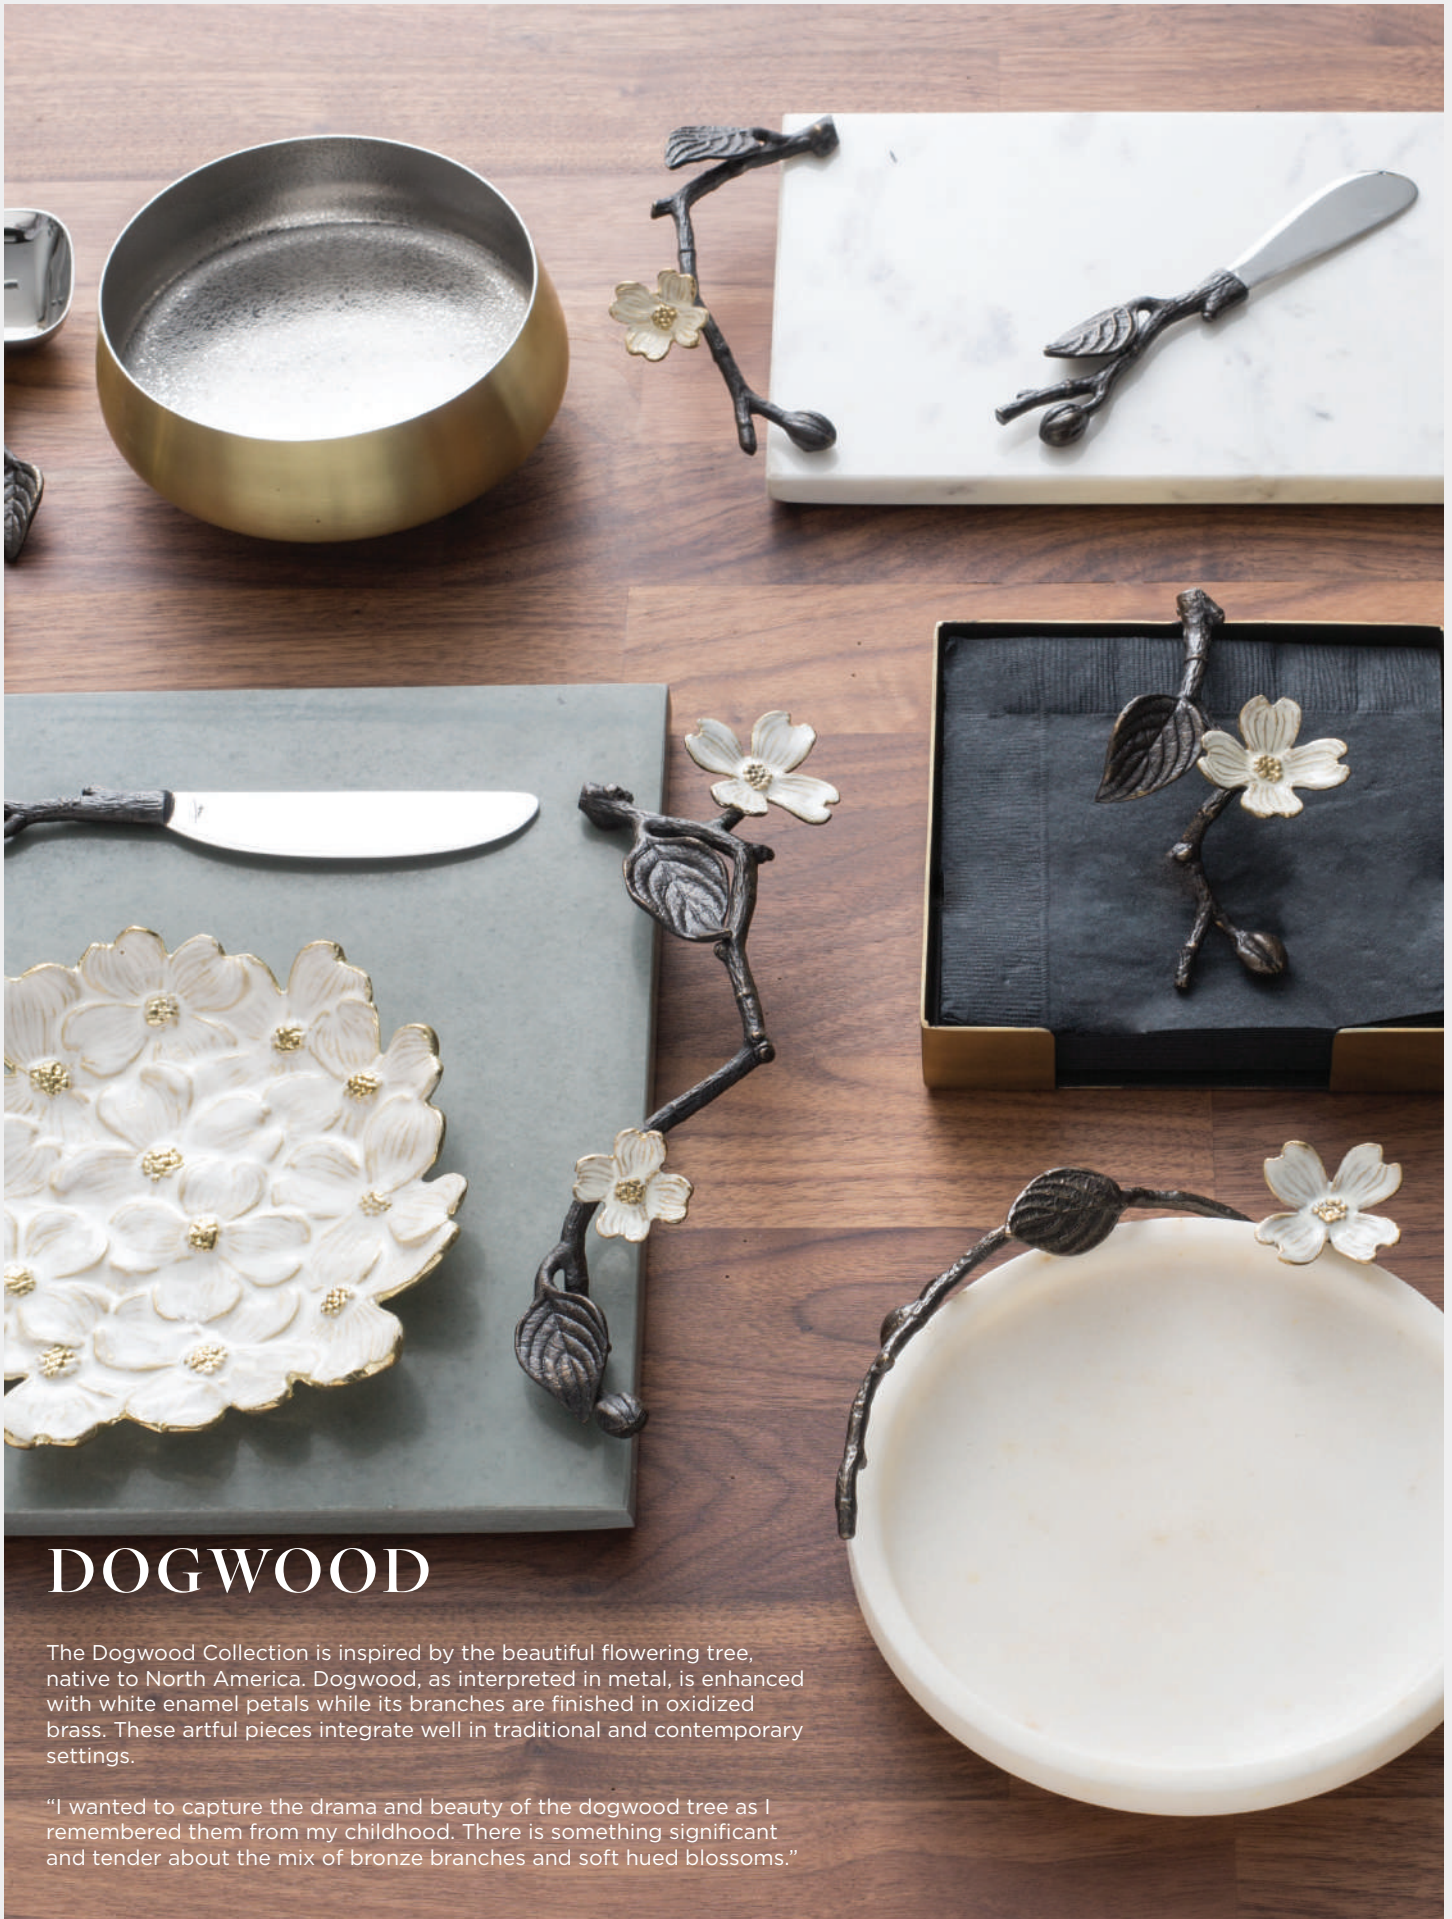

DOGWOOD

The Dogwood Collection is inspired by the beautiful flowering tree, native to North America. Dogwood, as interpreted in metal, is enhanced with white enamel petals while its branches are finished in oxidized brass. These artful pieces integrate well in traditional and contemporary settings.

"I wanted to capture the drama and beauty of the dogwood tree as I remembered them from my childhood. There is something significant and tender about the mix of bronze branches and soft hued blossoms."